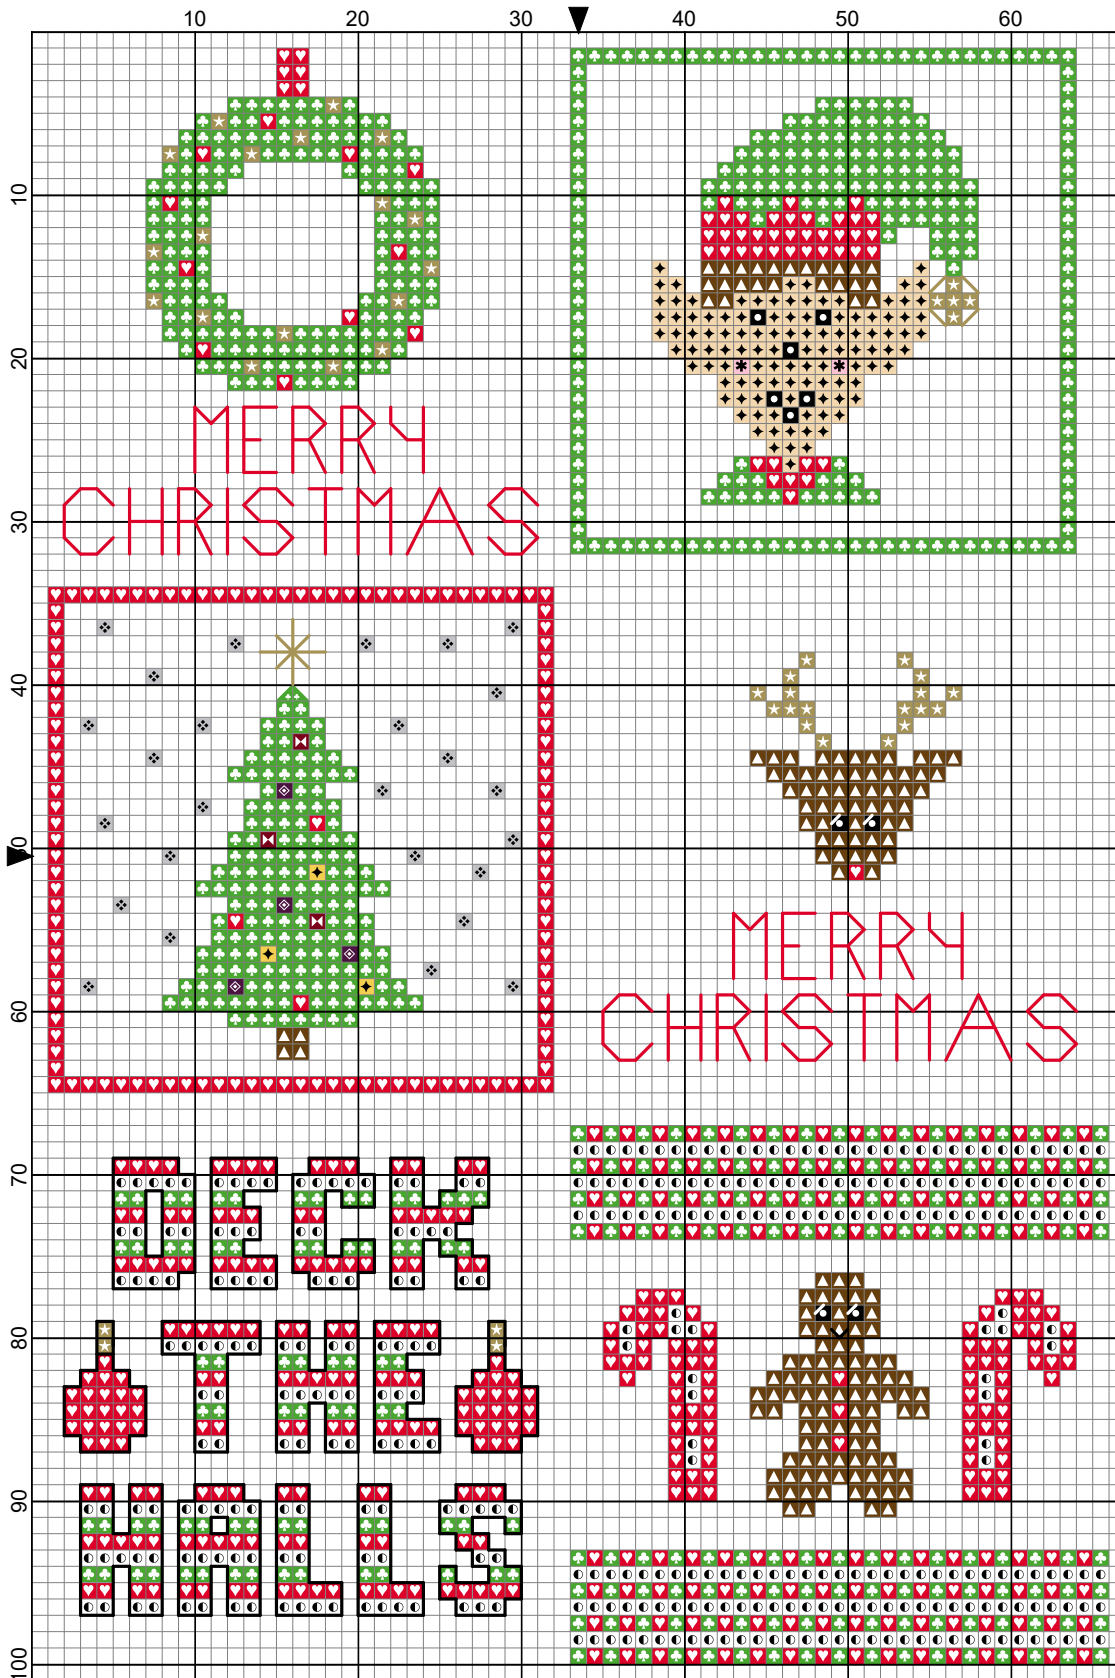

Christmas Card Patterns by Hannah Braniff

- Legend:
- DMC-310
 - ◻ DMC-White
 - ▲ DMC-801
 - ★ DMC-702
 - ✳ DLE-E3821
 - ♥ DMC-666
 - ◆ DMC-739
 - ✱ DMC-3689
 - ◻ DMC-415
 - ◻ DMC-550
 - ◻ DMC-814
 - ◆ DMC-3821
- Backstitches:
- DMC-310
 - DMC-White
 - DLE-E3821
 - DMC-666