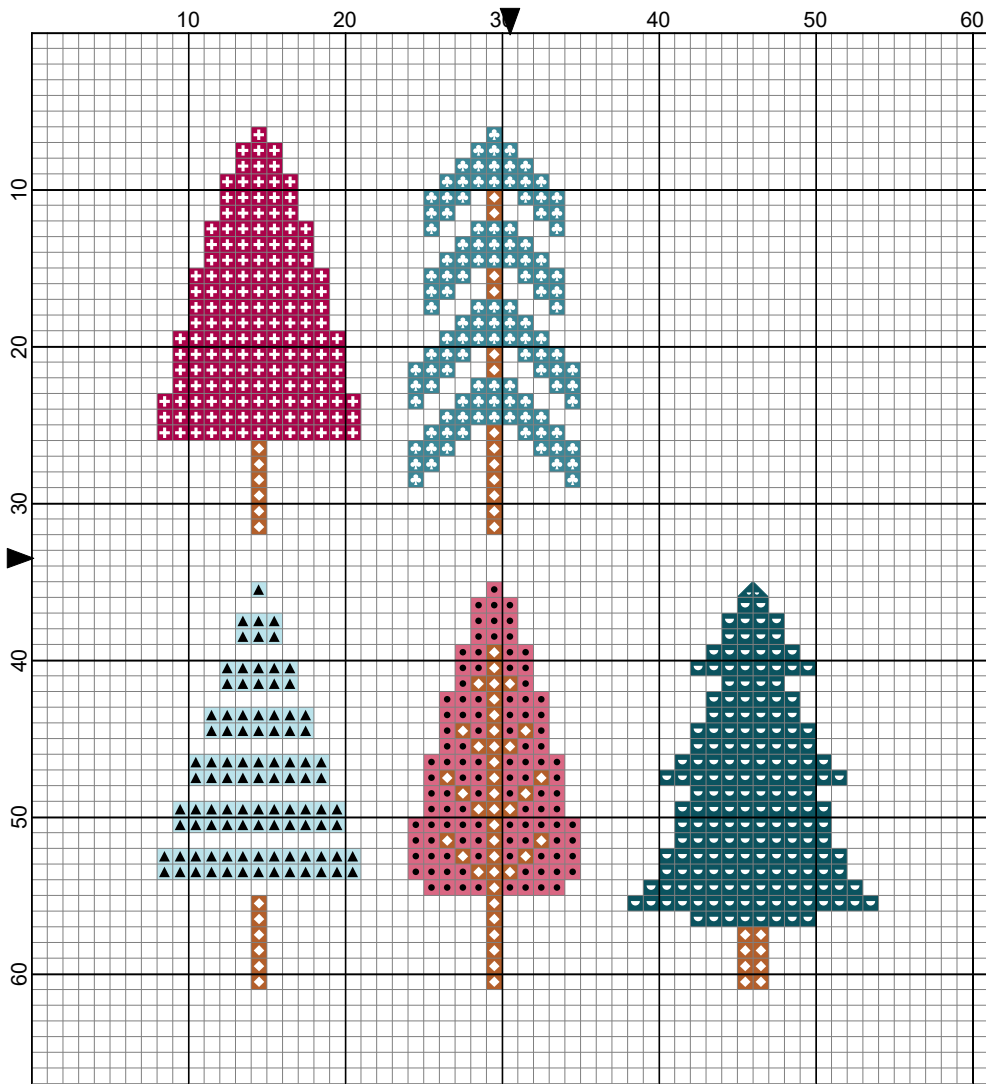

All The Trees Alt Day 5 by Hannah Paige Braniff

Legend:

-  DMC-150
-  DMC-301
-  DMC-3731
-  DMC-3808
-  DMC-3810
-  DMC-3811

Hannah Hand Makes 2022

All The Trees Alt Day 5

Author: Hannah Paige Braniff
Copyright: Hannah Hand Makes 2022
Website: www.hannahhandmakes.com
Grid Size: 61W x 67H
Design Area: 2.88" x 3.44" (46 x 55 stitches)

Legend:

	DMC 150		DMC 3731		DMC 3810
	DMC 301		DMC 3808		DMC 3811